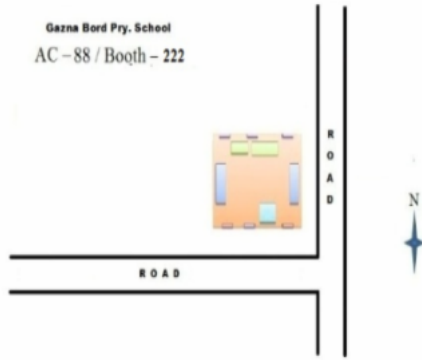

Nazri Naksha

Google Map View