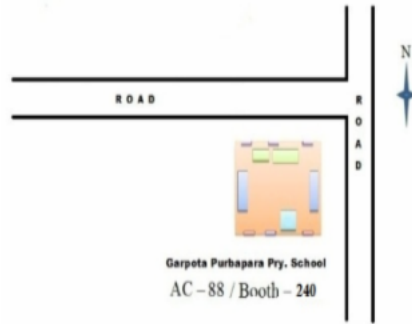

Nazri Naksha

Google Map View