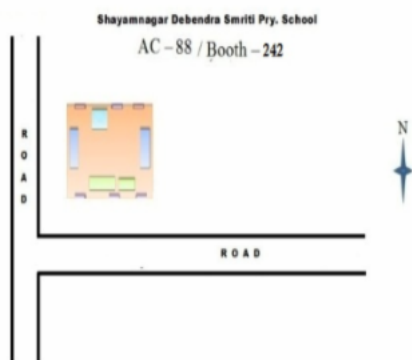

Nazri Naksha

Google Map View