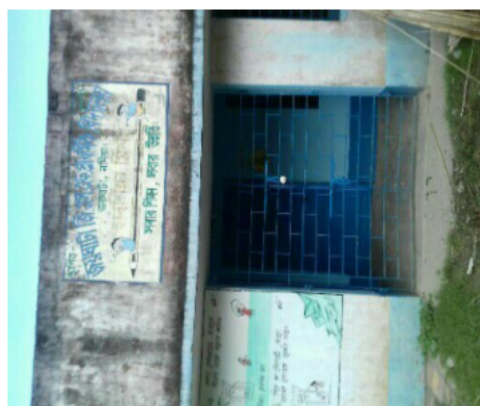

Polling Station Front View