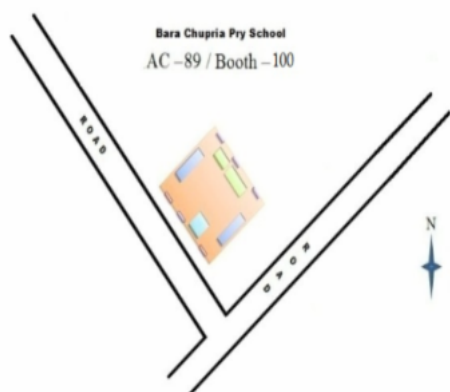

Nazri Naksha

Google Map View

Polling Station Building Front View

Polling Station Front View

Cad View

Key MAP View