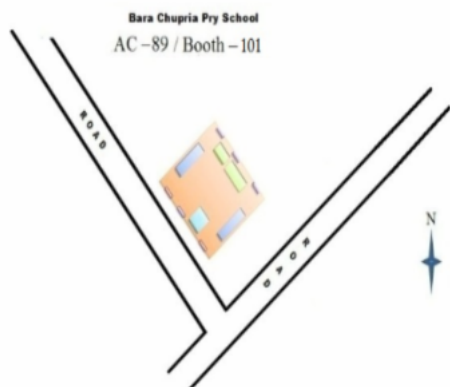

Nazri Naksha

Google Map View

Polling Station Building Front View

Polling Station Front View

Cad View

Key MAP View