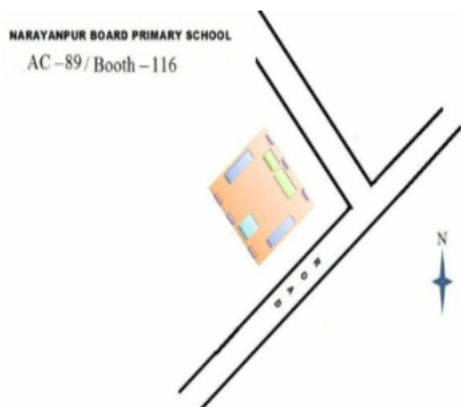

Nazri Naksha

Google Map View

Polling Station Building Front View

Polling Station Front View

Cad View

Key MAP View