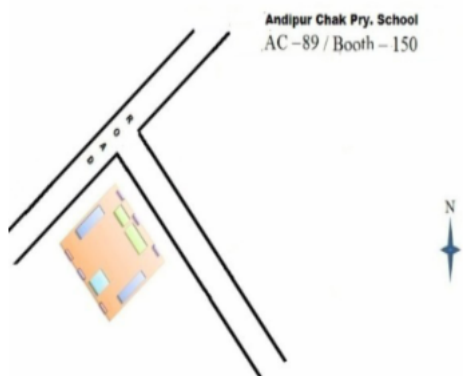

Nazri Naksha

Google Map View