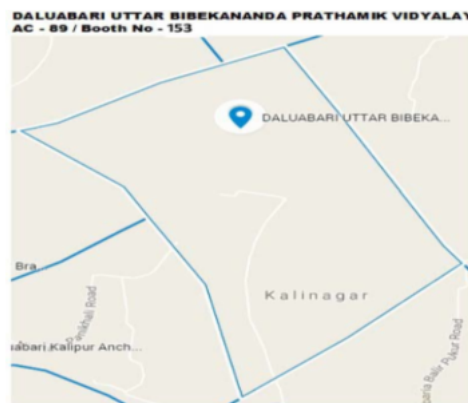

Nazri Naksha

Google Map View