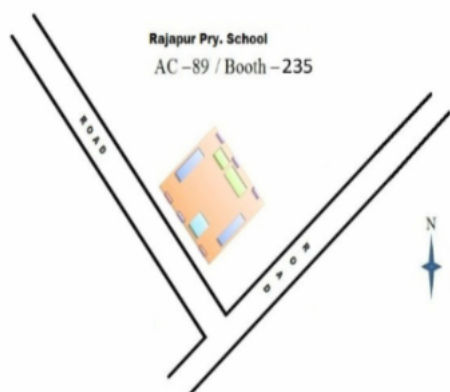

Nazri Naksha

Google Map View

Polling Station Building Front View

Polling Station Front View

Cad View

Key MAP View