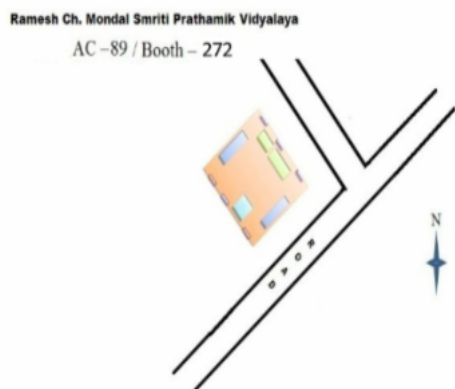

Nazri Naksha

Google Map View