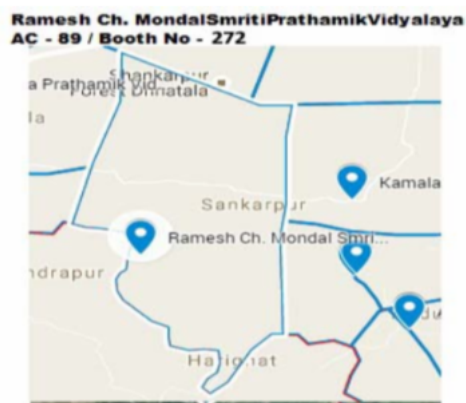

Nazri Naksha

Google Map View