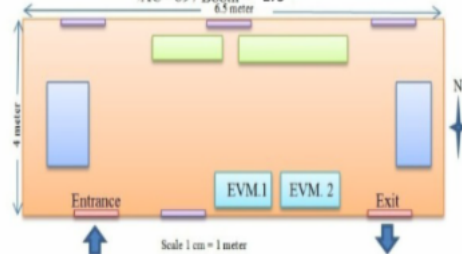

Polling Station Front View

Cad View

Dhantala Prathamik Vidyalaya  
AC-89 / Booth - 273

Key MAP View

Dhantala Prathamik Vidyalaya  
AC-89 / Booth - 273

| Minimum Basic Facilities |      |            |        |             |
|--------------------------|------|------------|--------|-------------|
| Water                    | Ramp | Plug point | Toilet | Health care |
| ✓                        | ✓    | ✓          | ✓      | ✓           |