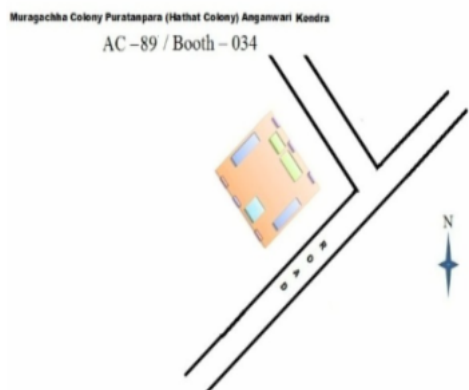

Nazri Naksha

Google Map View

Polling Station Building Front View

Polling Station Front View

Cad View

Key MAP View