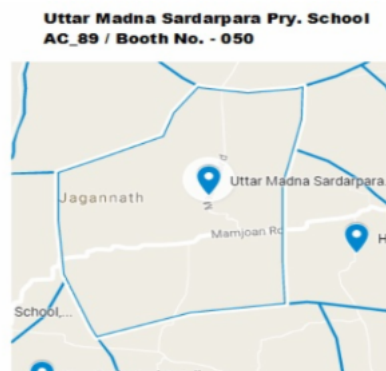

Nazri Naksha

Google Map View