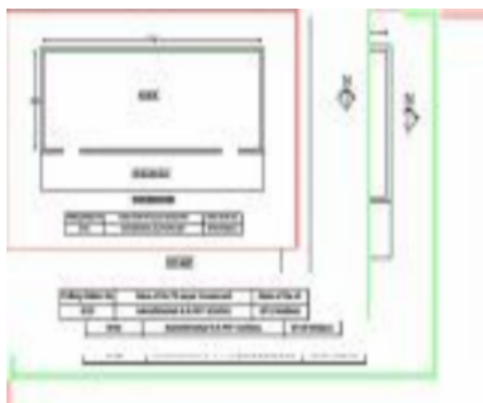

Nazri Naksha

Google Map View

Polling Station Building Front View

Polling Station Front View

Cad View

Key MAP View