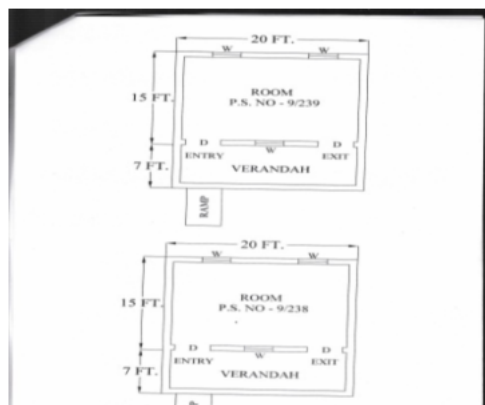

Nazri Naksha

Google Map View

Polling Station Building Front View

Polling Station Front View

Cad View

Key MAP View