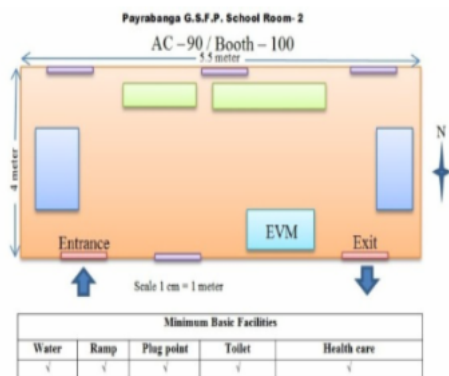

Nazri Naksha

Google Map View

Polling Station Building Front View

Polling Station Front View

Cad View

Key MAP View