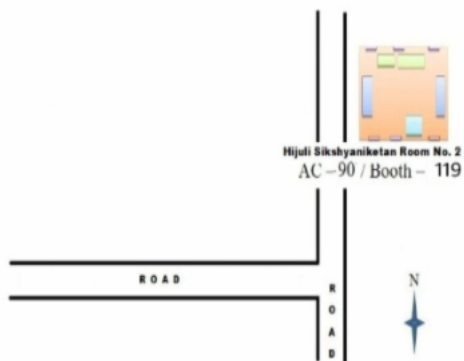

Nazri Naksha

Google Map View

Polling Station Building Front View

Polling Station Front View

Cad View

Key MAP View