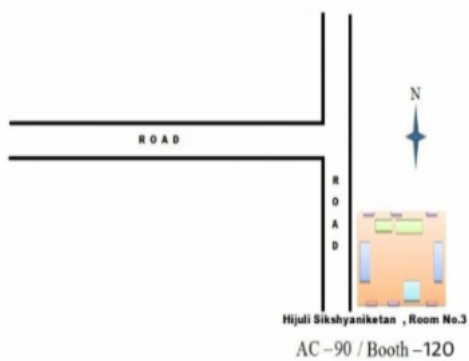

Nazri Naksha

Google Map View

Polling Station Building Front View

Polling Station Front View

Cad View

Key MAP View