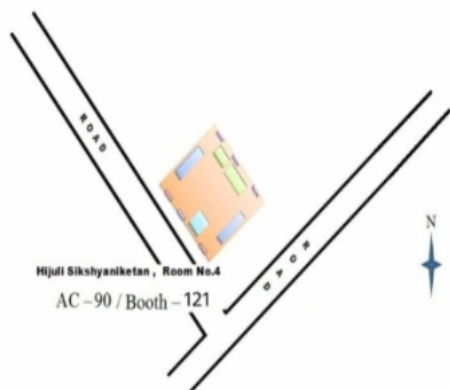

Nazri Naksha

Google Map View

Polling Station Building Front View

Polling Station Front View

Cad View

Key MAP View