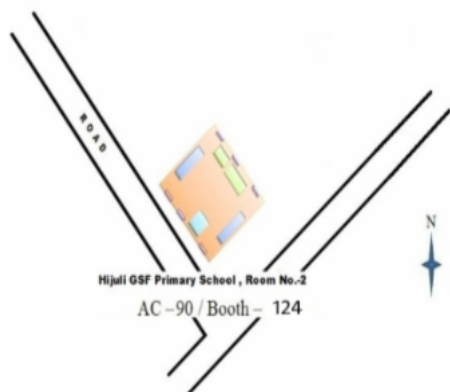

Nazri Naksha

Google Map View

Polling Station Building Front View

Polling Station Front View

Cad View

Key MAP View