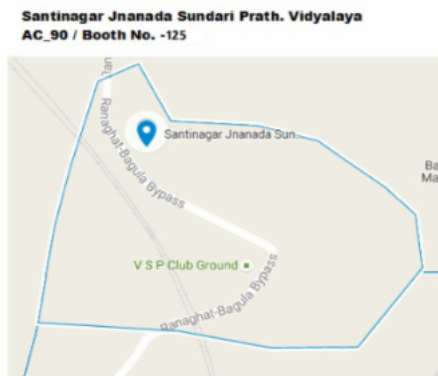

Nazri Naksha

Google Map View