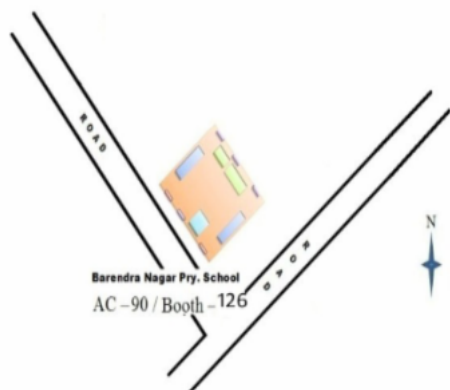

Nazri Naksha

Google Map View

Polling Station Building Front View

Polling Station Front View

Cad View

Key MAP View