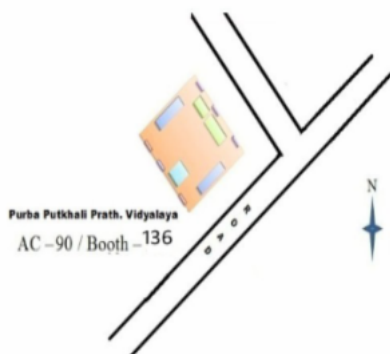

Nazri Naksha

Google Map View

Polling Station Building Front View

Polling Station Front View

Cad View

Key MAP View