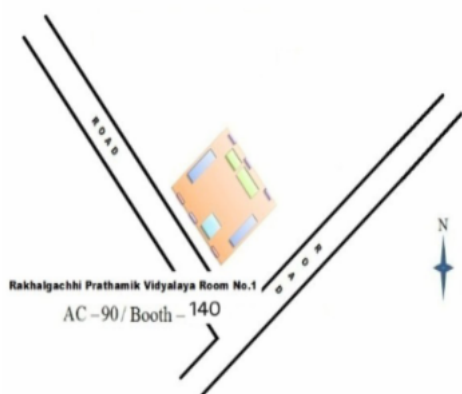

Nazri Naksha

Google Map View