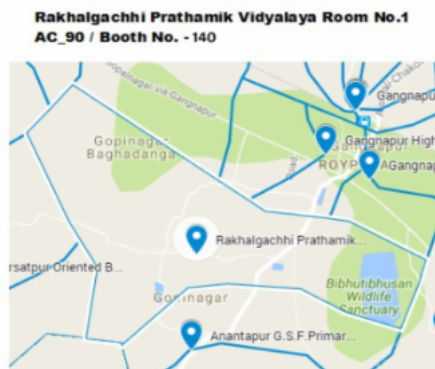

Nazri Naksha

Google Map View