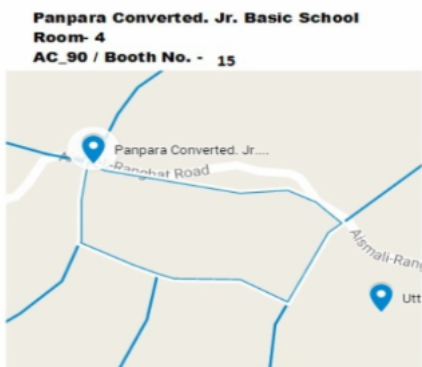

Nazri Naksha

Google Map View