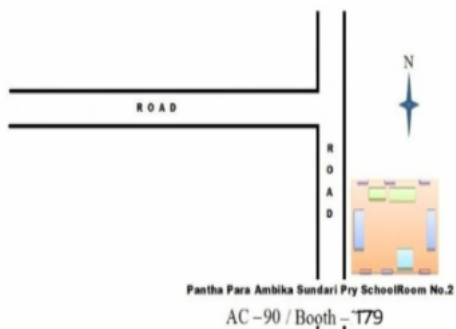

Nazri Naksha

Google Map View

Polling Station Building Front View

Polling Station Front View

Cad View

Key MAP View