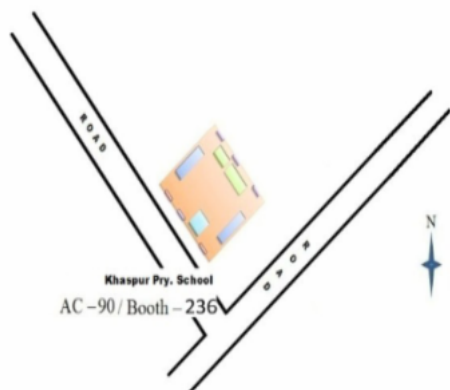

Nazri Naksha

Google Map View

Polling Station Building Front View

Polling Station Front View

Cad View

Key MAP View