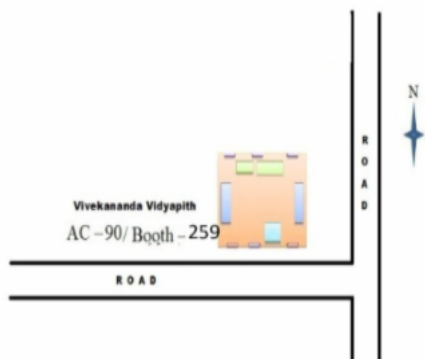

Nazri Naksha

Google Map View

Polling Station Building Front View

Polling Station Front View

Cad View

Key MAP View