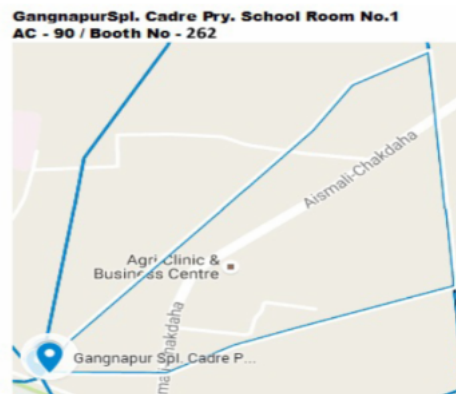

Nazri Naksha

Google Map View