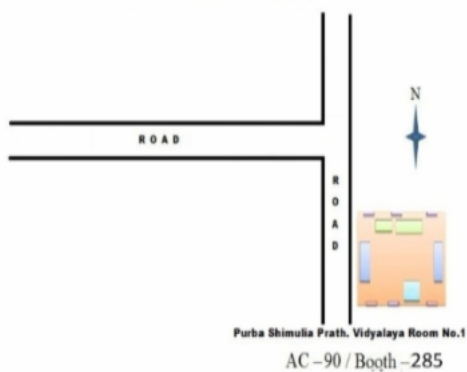

Nazri Naksha

Google Map View

Polling Station Building Front View

Polling Station Front View

Cad View

Key MAP View