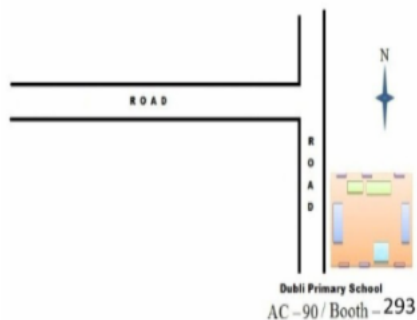

Nazri Naksha

Google Map View