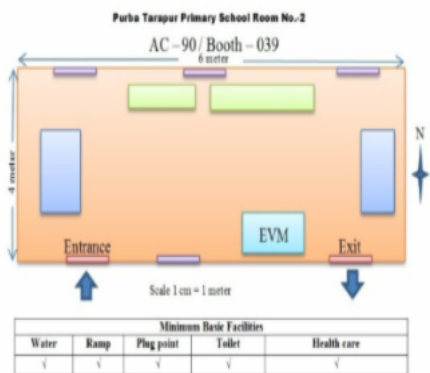

Nazri Naksha

Google Map View

Polling Station Building Front View

Polling Station Front View

Cad View

Key MAP View