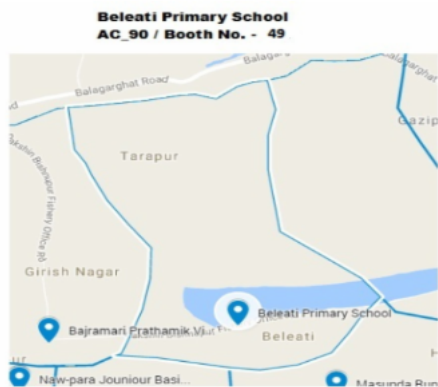

Nazri Naksha

Google Map View