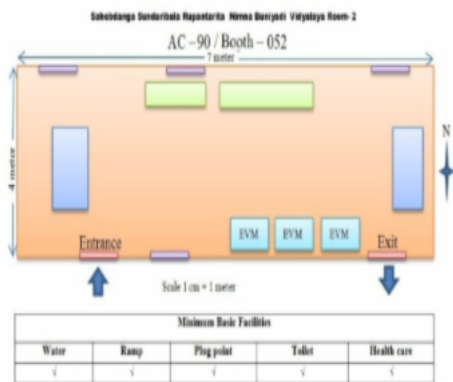

Nazri Naksha

Sahabdanga Sundaribala Rupantarita Nimna Buniyadi Vidyalaya
Room- 1
AC_90 / Booth No. - 52

Google Map View

Sahabdanga Sundaribala Rupantarita Nimna Buniyadi Vidyalaya
Room- 2
AC_90 / Booth No. - 052

Polling Station Building Front View

Polling Station Front View

Cad View

Key MAP View