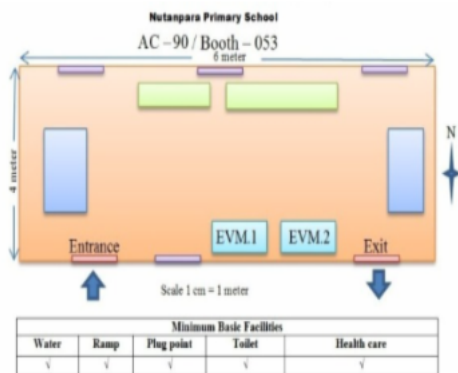

Nazri Naksha

Sahabdanga Sundaribala Rupantarita Nimna Buniyadi Vidyalaya
Room- 2
AC_90 / Booth No. - 53

Google Map View

Nutanpara Primary School
AC_90 / Booth No. - 053

Polling Station Building Front View

Polling Station Front View

Cad View

Key MAP View