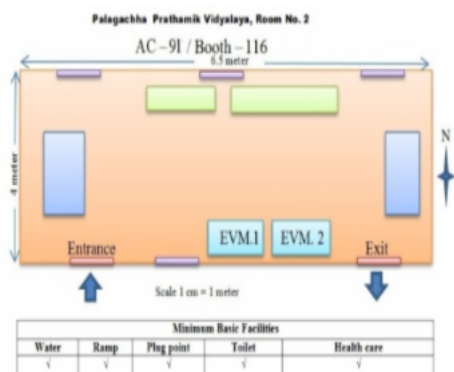

Nazri Naksha

Google Map View

Polling Station Building Front View

Polling Station Front View

Cad View

Key MAP View