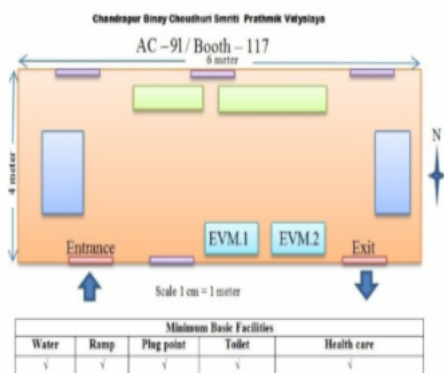

Nazri Naksha

Google Map View

Polling Station Building Front View

Polling Station Front View

Cad View

Key MAP View