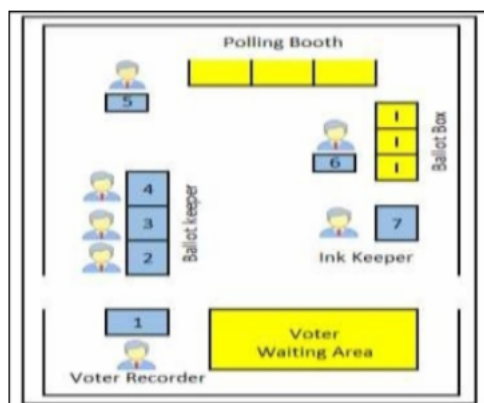

Nazri Naksha

Google Map View

Polling Station Building Front View

Polling Station Front View

Cad View

Key MAP View