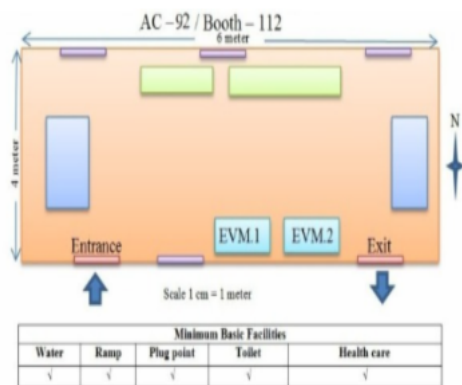

Nazri Naksha

Google Map View

**Muratipur Primary School,
Room No. - 2
AC_92 / Booth No- 112**

Polling Station Building Front View

Polling Station Front View

Cad View

Key MAP View