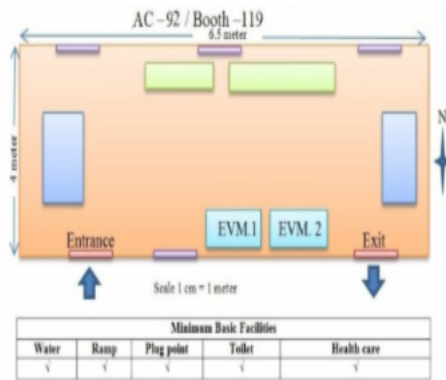

Nazri Naksha

Google Map View

**Chandamari Nutanpally Primary School, Room No. - 1
AC_92 / Booth No- 119**

Polling Station Building Front View

Polling Station Front View

Cad View

Key MAP View