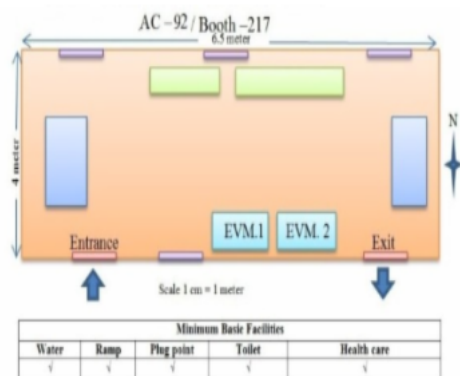

Nazri Naksha

Google Map View

**Gayeshpur Netaji Vidyamandir For Girls
(H.S) South, Room No. - 1
AC_92 / Booth No- 217**

Polling Station Building Front View

Polling Station Front View

Cad View

Key MAP View