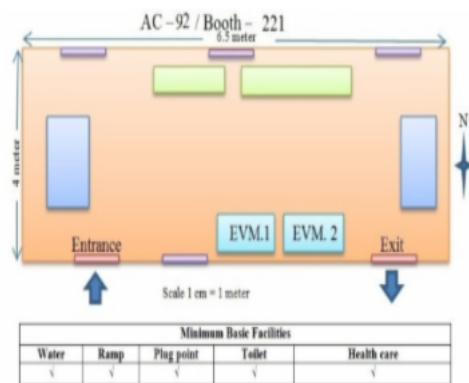

Nazri Naksha

Google Map View

**Bir Sidhu Kanu Nagar Free Primary School, Room No. - 3
AC_92 / Booth No- 221**

Polling Station Building Front View

Polling Station Front View

Cad View

Key MAP View