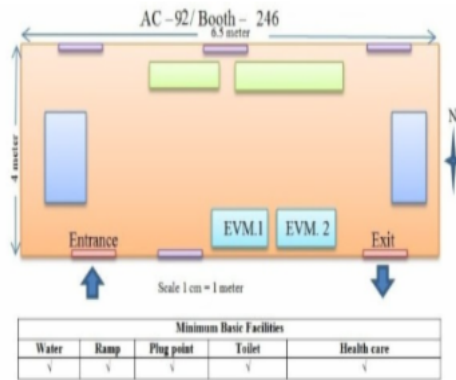

Nazri Naksha

Google Map View

Bedibhawan Rabitirtha Madyamik Vidyalaya, Room No. - 1
AC_92 / Booth No- 246

Polling Station Building Front View

Polling Station Front View

Cad View

Key MAP View