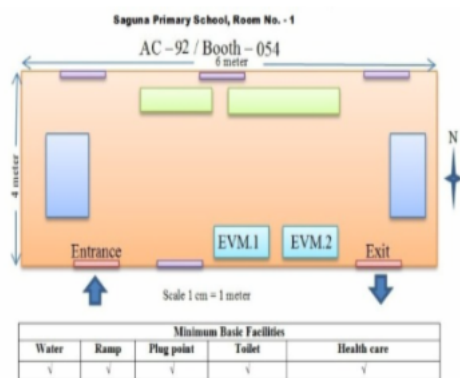

Nazri Naksha

Google Map View

Polling Station Building Front View

Polling Station Front View

Cad View

Key MAP View