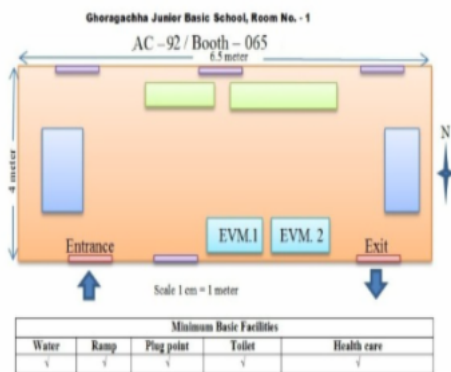

Nazri Naksha

Google Map View

Polling Station Building Front View

Polling Station Front View

Cad View

Key MAP View