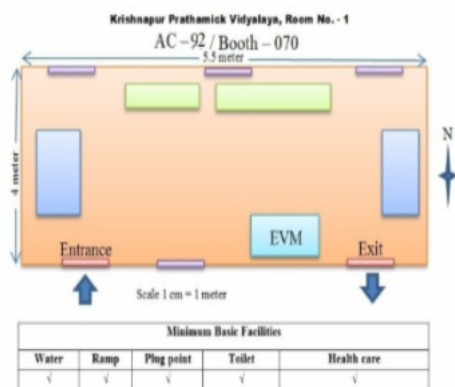

Nazri Naksha

Google Map View

**Krishnapur Prathamick Vidyalaya,
Room No. - 1
AC_92 / Booth No- 70**

Polling Station Building Front View

9270 Krishnapur Prathamick Vidyalaya,
Room No. - 1

Polling Station Front View

Cad View

Key MAP View