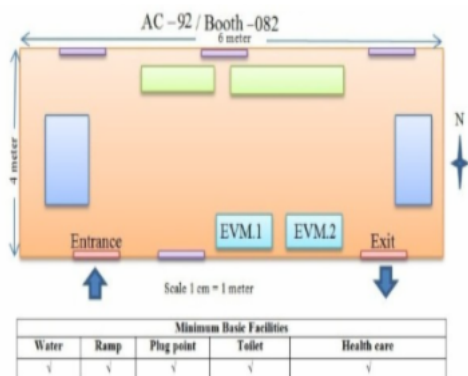

Nazri Naksha

Google Map View

Shikarpur Vivekanda High School (HS), Room No. - 1
AC_92 / Booth No- 82

Polling Station Building Front View

Polling Station Front View

Cad View

Key MAP View