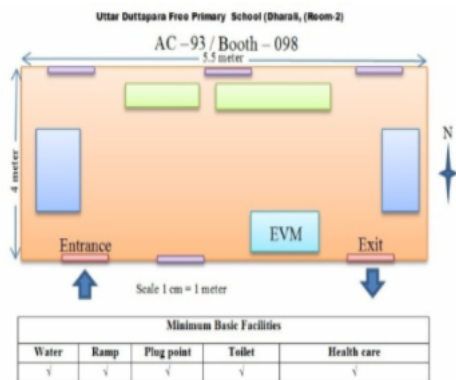

Nazri Naksha

Google Map View

Uttar Duttapara Free Primary School (Dharali, (Room-2)
AC_93 / Booth No. - 098

Polling Station Building Front View

Polling Station Front View

Cad View

Key MAP View