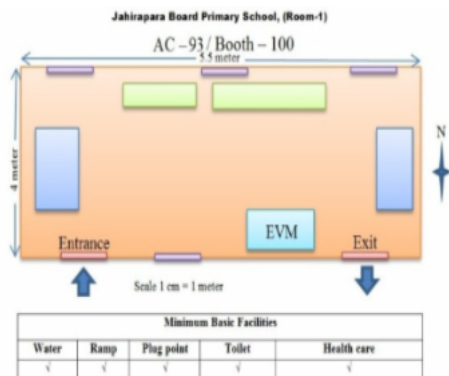

Nazri Naksha

Created by Structural Calculation Software

Google Map View

Jahirapara Board Primary School, (Room-1)
AC_93 / Booth No. - 100

Polling Station Building Front View

Polling Station Front View

Cad View

Key MAP View